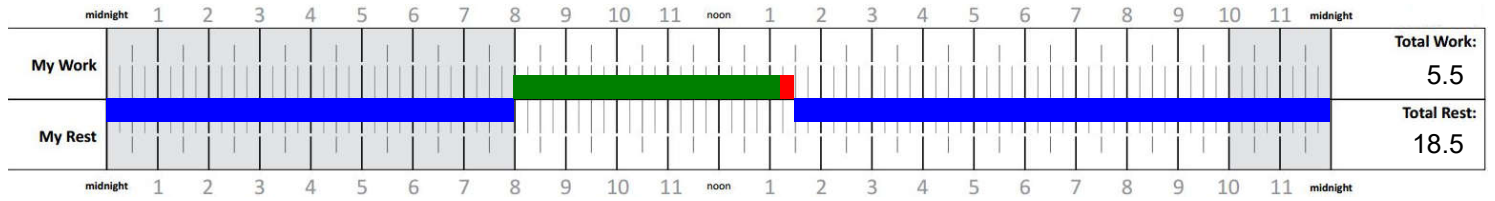

Date: 23/03/2017
Scheme: Solo - Standard

Driver: Driver 01
Work Diary Number: ABC123456

Breaches:

- 1:15 PM - 1:30 PM : Rule - 5.5 hours - Breached Minimum Rest Break - 15 continuous minutes rest time
- 1:15 PM - 1:30 PM : Rule - 5.5 hours - Breached Work Rule - Max Work allowed: 5.25